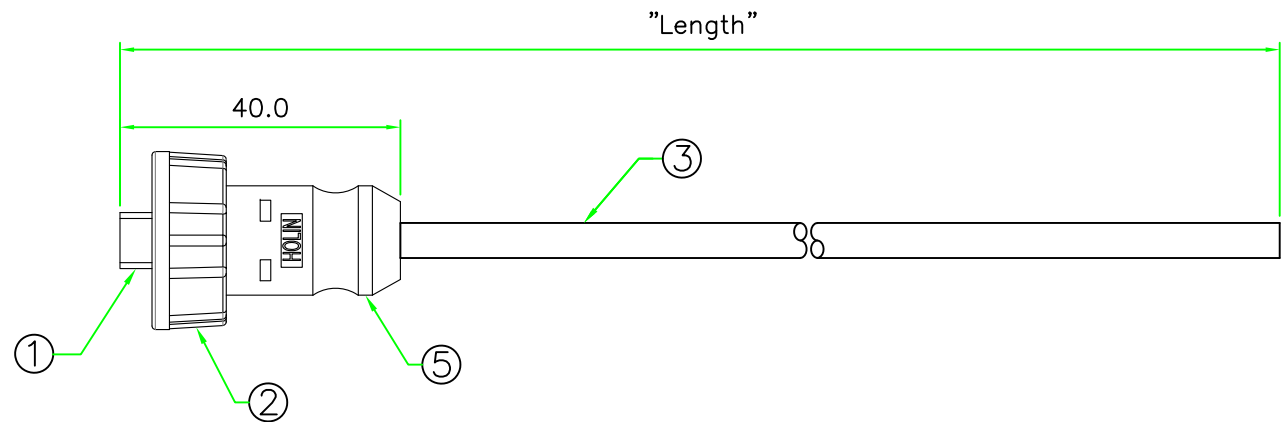

RoHS

REV	DESCRIPTION	DATE
A	ISSUE	JUN/24/2019

Wiring Diagram

- 1 ——— RED(24AWG) 紅
- 2 ——— WHITE(28AWG) 白
- 3 ——— GREEN(28AWG) 綠
- 4 ——— BLACK(24AWG) 黑
- SHELL ——— DRAIN 地線

No.	PART NAME	DESCRIPTION	COLOR	Q'TY	REMARKS
5	OVERMOLD	PVC	BLACK	1	
4	GASKET	Rubber.	BLACK	1	
3	CABLE	UL2725 28AWGx1P+24AWGx2C+DRAIN+AL/MYLAR+BRAID	BLACK	1	
2	SCREW NUT	NYLON+GF.	BLACK	1	
1	CONNECTOR	USB 2.0 B Type Male Connector.	WHITE	1	

	UNIT: mm	TITLE : USB 2.0 B Type Male C Size Screw Type Molded Cable
	SCALE 1:1	
UNLESS OTHERWISE SPECIFIED TOLERANCES: .X ± 1.0 .XX ± 0.5 .XXX ± 0.25 ANGLE ± 1°	REV. A	P/N: USB2BC-P4SN-xxM
	SHEET 1/1	
		DWG.NO: USB2BC-P4SN-xxM