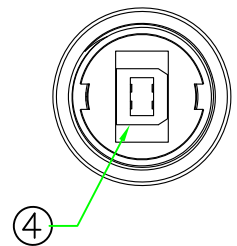

RoHS

REV	DESCRIPTION	DATE
A	ISSUE	JUN/24/2019

Wiring Diagram

- 1 ——— RED(24AWG) 紅
- 2 ——— WHITE(28AWG) 白
- 3 ——— GREEN(28AWG) 綠
- 4 ——— BLACK(24AWG) 黑
- SHELL ——— DRAIN 地線

No.	PART NAME	DESCRIPTION	COLOR	Q'TY	REMARKS
5	OVERMOLD	PVC	BLACK	1	
4	GASKET	Rubber.	BLACK	1	
3	CABLE	UL2725 28AWGx1P+24AWGx2C+DRAIN+AL/MYLAR+BRAID	BLACK	1	
2	SCREW NUT	NYLON+GF.	BLACK	1	
1	CONNECTOR	USB 2.0 B Type Male Connector.	WHITE	1	

	UNIT: mm	TITLE : USB 2.0 B Type Male C Size Screw Type Molded Cable
	SCALE 1:1	
UNLESS OTHERWISE SPECIFIED TOLERANCES: .X ± 1.0 .XX ± 0.5 .XXX ± 0.25 ANGLE ± 1°	REV. A	P/N: USB2BC-P4SN-xxM
	SHEET 1/1	
		DWG.NO: USB2BC-P4SN-xxM