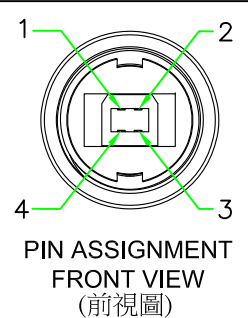

RoHS

REV	DESCRIPTION	DATE
A	ISSUE	JUN/24/2019

Wiring Diagram

- 1 ——— RED(24AWG) 紅
- 2 ——— WHITE(28AWG) 白
- 3 ——— GREEN(28AWG) 綠
- 4 ——— BLACK(24AWG) 黑
- SHELL ——— DRAIN 地線

No.	PART NAME	DESCRIPTION	COLOR	Q'TY	REMARKS
5	OVERMOLD	PVC	BLACK	1	
4	GASKET	Rubber.	BLACK	1	
3	CABLE	UL2725 28AWGx1P+24AWGx2C+DRAIN+AL/MYLAR+BRAID	BLACK	1	
2	SCREW NUT	NYLON+GF.	BLACK	1	
1	CONNECTOR	USB 2.0 B Type Male Connector.	WHITE	1	

	UNIT: mm	TITLE : USB 2.0 B Type Male C Size Screw Type Molded Cable
	SCALE 1:1	
UNLESS OTHERWISE SPECIFIED TOLERANCES: .X ± 1.0 .XX ± 0.5 .XXX ± 0.25 ANGLE ± 1°	REV. A	P/N: USB2BC-P4SN-xxM
	SHEET 1/1	
		DWG.NO: USB2BC-P4SN-xxM