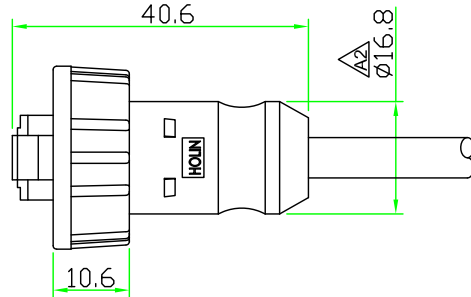

RoHS

IP66~68

REV.	DESCRIPTION	DATE
A	ISSUE	Jan/15/2015
A1	Correct PLUG gold plated	Jul/28/2015
A2	Correct overmold dimension	Oct/12/2015

Wiring Diagram

RJ45 PLUG

OLD P/N:RJ45C-S1S1SN-xM  
(原型号)

No.	PART NAME	DESCRIPTION	COLOR	Q'TY	REMARKS
5	OVER MOLDED	PVC	BLACK	1	
4	GASKET	RUBBER	BLACK	1	
3	SCREW NUT	NYLON+GF.	BLACK	1	
2	CABLE	CAT. 5E 24AWG x 4P, FTP, OD: 5.8mm.	BLACK	1	
1	PLUG	RJ-45 8P8C Shielded Plug. 3u" Gold Plated. $\Delta 1$		1	

$\phi$	UNIT: mm	TITLE : RJ45 Plug C Size Screw Type Molded Cable
SCALE	1:1	
UNLESS OTHERWISE SPECIFIED TOLERANCES:		P/N: RJ45C-P4SN-xxM
.x ± 0.25 .xx ± 0.1		DR. Patty
.xxx ± 0.05 ANGLE ± 1°		CH. ERIC
REV. A2	SHEET 1/1	DWG.NO: RJ45C-P4SN-xxM
		AP.