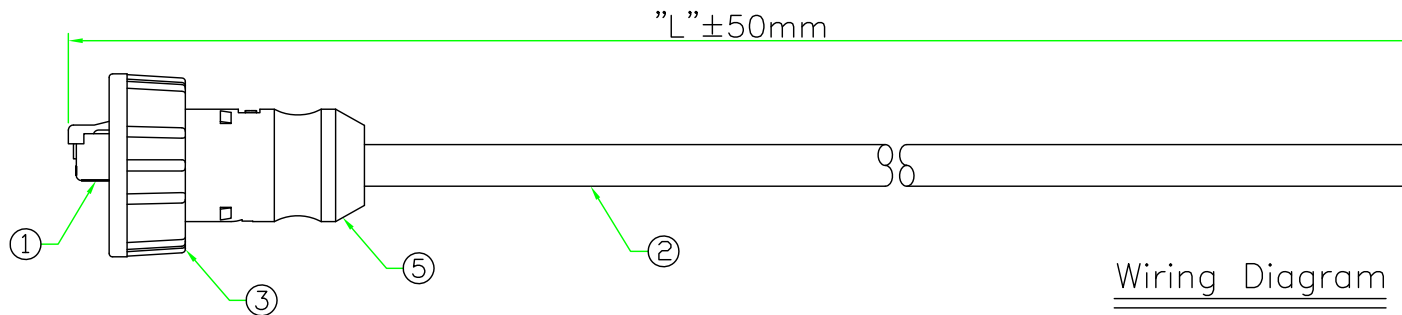

RoHS

IP66~68

REV.	DESCRIPTION	DATE
A	ISSUE	Jan/15/2015
A1	Correct PLUG gold plated	Jul/28/2015
A2	Correct overmold dimension	Oct/12/2015

Wiring Diagram

RJ45 PLUG

OLD P/N:RJ45C-S1S1SN-xM  
(原型号)

No.	PART NAME	DESCRIPTION	COLOR	Q'TY	REMARKS
5	OVER MOLDED	PVC	BLACK	1	
4	GASKET	RUBBER	BLACK	1	
3	SCREW NUT	NYLON+GF.	BLACK	1	
2	CABLE	CAT. 5E 24AWG x 4P, FTP, OD: 5.8mm.	BLACK	1	
1	PLUG	RJ-45 8P8C Shielded Plug. 3u" Gold Plated. $\Delta 1$		1	

$\phi$	UNIT: mm	TITLE : RJ45 Plug C Size Screw Type Molded Cable
SCALE	1:1	
UNLESS OTHERWISE SPECIFIED TOLERANCES:		P/N: RJ45C-P4SN-xxM
.x ± 0.25 .xx ± 0.1		DR. Patty
.xxx ± 0.05 ANGLE ± 1°		CH. ERIC
REV. A2	SHEET 1/1	DWG.NO: RJ45C-P4SN-xxM
		AP.