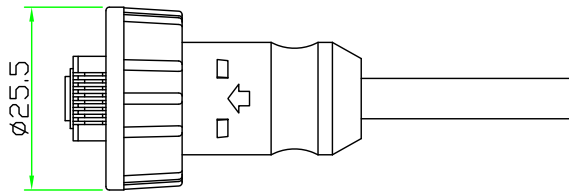

RoHS

IP66~68

REV.	DESCRIPTION	DATE
A	ISSUE	Jan/15/2015
A1	Correct PLUG gold plated	Jul/28/2015
A2	Correct overmold dimension	Oct/12/2015

Wiring Diagram

RJ45 PLUG

OLD P/N:RJ45C-S1S1SN-xM  
(原型号)

No.	PART NAME	DESCRIPTION	COLOR	Q'TY	REMARKS
5	OVER MOLDED	PVC	BLACK	1	
4	GASKET	RUBBER	BLACK	1	
3	SCREW NUT	NYLON+GF.	BLACK	1	
2	CABLE	CAT. 5E 24AWG x 4P, FTP, OD: 5.8mm.	BLACK	1	
1	PLUG	RJ-45 8P8C Shielded Plug. 3u" Gold Plated. $\Delta 1$		1	

$\phi$	UNIT: mm	TITLE : RJ45 Plug C Size Screw Type Molded Cable
SCALE	1:1	
UNLESS OTHERWISE SPECIFIED TOLERANCES:		P/N: RJ45C-P4SN-xxM
.x ± 0.25 .xx ± 0.1		DR. Patty
.xxx ± 0.05 ANGLE ± 1°		CH. ERIC
REV. A2	SHEET 1/1	DWG.NO: RJ45C-P4SN-xxM
		AP.