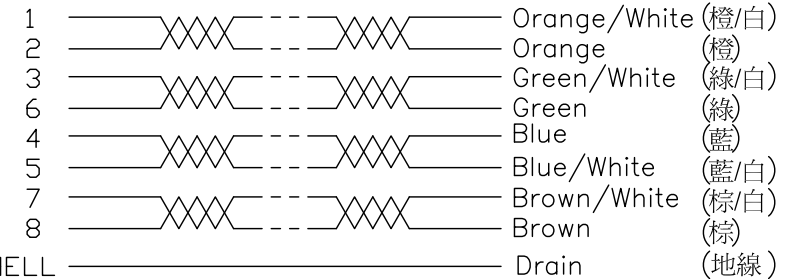

RoHS

IP66~68

REV.	DESCRIPTION	DATE
A	ISSUE	Jan/15/2015
A1	Correct PLUG gold plated	Jul/28/2015
A2	Correct overmold dimension	Oct/12/2015

Wiring Diagram

RJ45 PLUG

OLD P/N:RJ45C-S1S1SN-xM  
(原型号)

No.	PART NAME	DESCRIPTION	COLOR	Q'TY	REMARKS
5	OVER MOLDED	PVC	BLACK	1	
4	GASKET	RUBBER	BLACK	1	
3	SCREW NUT	NYLON+GF.	BLACK	1	
2	CABLE	CAT. 5E 24AWG x 4P, FTP, OD: 5.8mm.	BLACK	1	
1	PLUG	RJ-45 8P8C Shielded Plug. 3u" Gold Plated. $\Delta 1$		1	