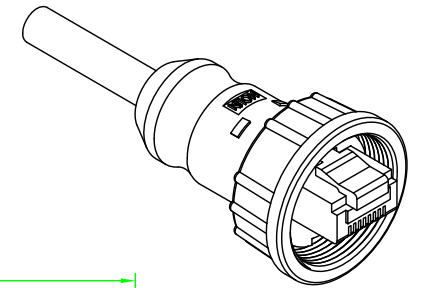

RoHS

IP66~68

REV.	DESCRIPTION	DATE
A	ISSUE	Jan/15/2015
A1	Correct PLUG gold plated	Jul/28/2015
A2	Correct overmold dimension	Oct/12/2015

Wiring Diagram

RJ45 PLUG

OLD P/N:RJ45C-S1S1SN-xM  
(原型号)

No.	PART NAME	DESCRIPTION	COLOR	Q'TY	REMARKS
5	OVER MOLDED	PVC	BLACK	1	
4	GASKET	RUBBER	BLACK	1	
3	SCREW NUT	NYLON+GF.	BLACK	1	
2	CABLE	CAT. 5E 24AWG x 4P, FTP, OD: 5.8mm.	BLACK	1	
1	PLUG	RJ-45 8P8C Shielded Plug. 3u" Gold Plated. $\Delta 1$		1	

$\phi$	UNIT: mm	TITLE : RJ45 Plug C Size Screw Type Molded Cable
SCALE	1:1	
UNLESS OTHERWISE SPECIFIED TOLERANCES:		P/N: RJ45C-P4SN-xxM
.x ± 0.25 .xx ± 0.1		DR. Patty
.xxx ± 0.05 ANGLE ± 1°		CH. ERIC
REV. A2	SHEET 1/1	DWG.NO: RJ45C-P4SN-xxM
		AP.