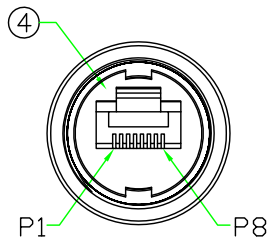

RoHS

IP66~68

REV.	DESCRIPTION	DATE
A	ISSUE	Jan/15/2015
A1	Correct PLUG gold plated	Jul/28/2015
A2	Correct overmold dimension	Oct/12/2015

Wiring Diagram

RJ45 PLUG

OLD P/N:RJ45C-S1S1SN-xM  
(原型号)

No.	PART NAME	DESCRIPTION	COLOR	Q'TY	REMARKS
5	OVER MOLDED	PVC	BLACK	1	
4	GASKET	RUBBER	BLACK	1	
3	SCREW NUT	NYLON+GF.	BLACK	1	
2	CABLE	CAT. 5E 24AWG x 4P, FTP, OD: 5.8mm.	BLACK	1	
1	PLUG	RJ-45 8P8C Shielded Plug. 3u" Gold Plated. $\Delta 1$		1	

$\phi$	UNIT: mm	TITLE : RJ45 Plug C Size Screw Type Molded Cable
SCALE	1:1	
UNLESS OTHERWISE SPECIFIED TOLERANCES:		P/N: RJ45C-P4SN-xxM
.x ± 0.25 .xx ± 0.1		DR. Patty
.xxx ± 0.05 ANGLE ± 1°		CH. ERIC
REV. A2	SHEET 1/1	DWG.NO: RJ45C-P4SN-xxM
		AP.