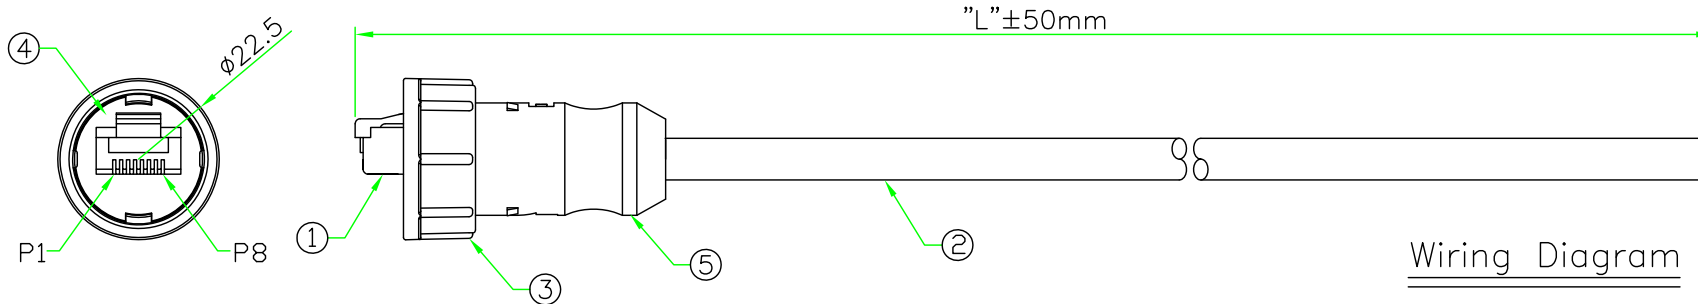

RoHS

IP66~68

REV.	DESCRIPTION	DATE
A	ISSUE	Oct/31/2014
A1	Correct PLUG gold plated	Jul/28/2015

Wiring Diagram

RJ45 PLUG

OLD P/N:RJ45C-L1S1SN-xM
(原型號)

No.	PART NAME	DESCRIPTION	COLOR	Q'TY	REMARKS
5	OVER MOLDED	PVC .	BLACK	1	
4	GASKET	RUBBER.	BLACK	1	
3	LOCK NUT	NYLON+GF.	BLACK	1	
2	CABLE	CAT. 5E 24AWG x 4P, FTP.	BLACK	1	
1	PLUG	RJ-45 8P8C Shielded PLUG. 3u" Gold Plated. $\Delta 1$		1	

ϕ	\square	UNIT: mm	TITLE : RJ45 Plug C Size Lock Type Molded Cable
SCALE	1:1		
UNLESS OTHERWISE SPECIFIED TOLERANCES: .X ± 0.25 .XX ± 0.1 .XXX ± 0.05 ANGLE ± 1°		P/N: $\Delta 1$ RJ45C-L4SN-xxM	DR. Patty
REV. A1	SHEET 1/1	DWG.NO: $\Delta 1$ RJ45C-L4SN-xxM	CH. ERIC
			AP.