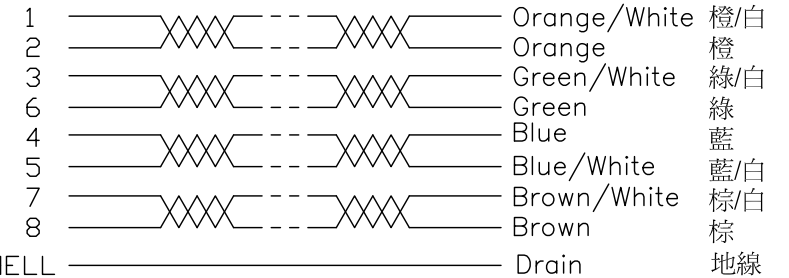

RoHS

IP66~68

REV.	DESCRIPTION	DATE
A	ISSUE	Oct/31/2014
A1	Correct PLUG gold plated	Jul/28/2015

Wiring Diagram

RJ45 PLUG

OLD P/N:RJ45C-L1S1SN-xM
(原型號)

No.	PART NAME	DESCRIPTION	COLOR	Q'TY	REMARKS
5	OVER MOLDED	PVC .	BLACK	1	
4	GASKET	RUBBER.	BLACK	1	
3	LOCK NUT	NYLON+GF.	BLACK	1	
2	CABLE	CAT. 5E 24AWG x 4P, FTP.	BLACK	1	
1	PLUG	RJ-45 8P8C Shielded PLUG. 3u" Gold Plated. $\Delta 1$		1	

ϕ	\square	UNIT: mm	TITLE : RJ45 Plug C Size Lock Type Molded Cable
SCALE	1:1		
UNLESS OTHERWISE SPECIFIED TOLERANCES: .X ± 0.25 .XX ± 0.1 .XXX ± 0.05 ANGLE ± 1°		P/N: $\Delta 1$ RJ45C-L4SN-xxM	DR. Patty
REV. A1	SHEET 1/1	DWG.NO: $\Delta 1$ RJ45C-L4SN-xxM	CH. ERIC
			AP.