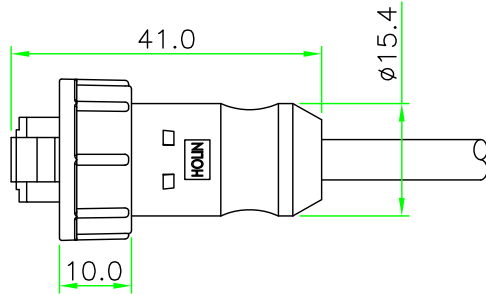

RoHS

IP66~68

REV.	DESCRIPTION	DATE
A	ISSUE	Oct/31/2014
A1	Correct PLUG gold plated	Jul/28/2015

Wiring Diagram

RJ45 PLUG

OLD P/N:RJ45C-L1S1SN-xM
(原型號)

No.	PART NAME	DESCRIPTION	COLOR	Q'TY	REMARKS
5	OVER MOLDED	PVC .	BLACK	1	
4	GASKET	RUBBER.	BLACK	1	
3	LOCK NUT	NYLON+GF.	BLACK	1	
2	CABLE	CAT. 5E 24AWG x 4P, FTP.	BLACK	1	
1	PLUG	RJ-45 8P8C Shielded PLUG. 3u" Gold Plated. $\Delta 1$		1	

ϕ	\square	UNIT: mm	TITLE : RJ45 Plug C Size Lock Type Molded Cable
SCALE	1:1		
UNLESS OTHERWISE SPECIFIED TOLERANCES: .X ± 0.25 .XX ± 0.1 .XXX ± 0.05 ANGLE ± 1°		P/N: $\Delta 1$ RJ45C-L4SN-xxM	DR. Patty
REV. A1	SHEET 1/1	DWG.NO: $\Delta 1$ RJ45C-L4SN-xxM	CH. ERIC
			AP.