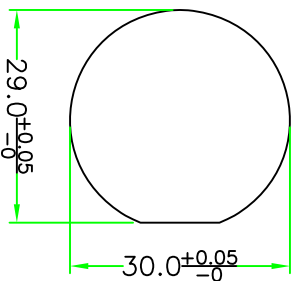

REV.	DESCRIPTION	DATE
A	ISSUE	Sep/15/2011

RECOMMENDED
PANEL CUT OFF

RoHS
IP67

No.	PART NAME	DESCRIPTION	COLOR	QTY	REMARKS
5	GLUE	Glue.	BLACK	1	
4	HEX NUT	BRASS, Nickel Plated.		1	CEAPPHNUT (36-135-N1)
3	GASKET	EPDM.	BLACK	1	C16-G
2	CONTACT	BRASS, 6u" Gold Plated, Solder Cup.		31	M12E-1.0SPL20.5
1	CONNECTOR	Circular E Size Connector Insert, NYLON+GF.	BLACK	1	CED-L331 82-135-N3

TITLE : Circular E Size Male Connector Female Pin
Lock Type Square Flange Solder pin
All Plastic 31 Pin Panel connector

UNLESS OTHERWISE SPECIFIED TOLERANCES:	SCALE	UNIT: mm	1:1
XXX ± 0.05	± 0.25	XX ± 0.1	
ANGLE ± 1°			
REV. SHEET	A	1/1	
DWG.NO:	CED-L331QS		
DR. Jack			
CH. Sra. Vezey			
AP.			

REV.	DESCRIPTION	DATE
A	ISSUE	Dec/01/2011
A1	Correct dimension.	Dec/07/2011

RECOMMENDED
PANEL CUT OFF

RoHS
IP67

NOTES:
1. ELECTRICAL CHARACTERISTICS:
CURRENT RATING: 2A
CONNECTOR TEMPERATURE RANGE: -40°C TO +105°C
DIELECTRIC WITHSTANDING VOLTAGE:
500V AC FOR ONE MINUTE
2. HOW TO ORDER: CEN-L337QS
37 - 37PIN
N - CURRENT RATING 2A

TITLE : Circular E Size 37P Male Connector Female Pin
Lock type Square Flange Solder Bucket
All Plastic Panel Mount Connector

SCALE UNIT: mm 1 : 1	P/N: CEN-L337QS	DR: Jack CH: stawyey AP:
REV: A1 SHEET 1 / 1	DWG.NO: CEN-L337QS	