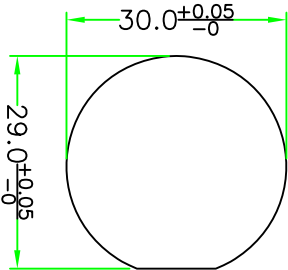

REV.	DESCRIPTION	DATE
A	ISSUE	Sep/15/2011

RECOMMENDED
PANEL CUT OFF

RoHS
IP67

No.	PART NAME	DESCRIPTION	COLOR	QTY	REMARKS
5	GLUE	Glue.	BLACK	1	
4	HEX NUT	BRASS, Nickel Plated.		1	CEAPPHNUT (36-135-N1)
3	GASKET	EPDM.	BLACK	1	C16-G
2	CONTACT	BRASS, 6u" Gold Plated, Solder Cup.		31	M12E-1.0SPL20.5
1	CONNECTOR	Circular E Size Connector Insert, NYLON+GF.	BLACK	1	CED-L331 82-135-N3

TITLE : Circular E Size Male Connector Female Pin
Lock Type Square Flange Solder pin
All Plastic 31 Pin Panel connector

UNLESS OTHERWISE SPECIFIED TOLERANCES:	SCALE	UNIT: mm	1:1
XXX ± 0.05	± 0.25	XX ± 0.1	
ANGLE ± 1°			
REV. SHEET	A	1/1	
DWG.NO:	CED-L331QS		
DR. Jack			
CH. Sra. Vezey			
AP.			

REV.	DESCRIPTION	DATE
A	ISSUE	Dec/01/2011
A1	Correct dimension.	Dec/07/2011

RECOMMENDED
PANEL CUT OFF

RoHS
IP67

NOTES:
1. ELECTRICAL CHARACTERISTICS:
CURRENT RATING: 2A
CONNECTOR TEMPERATURE RANGE: -40°C TO +105°C
DIELECTRIC WITHSTANDING VOLTAGE:
500V AC FOR ONE MINUTE
2. HOW TO ORDER: CEN-L337QS
37 - 37PIN
N - CURRENT RATING 2A

TITLE : Circular E Size 37P Male Connector Female Pin
Lock type Square Flange Solder Bucket
All Plastic Panel Mount Connector

SCALE UNIT: mm 1 : 1	P/N: CEN-L337QS	DR: Jack CH: stawyey AP:
REV: A1 SHEET 1 / 1	DWG.NO: CEN-L337QS	