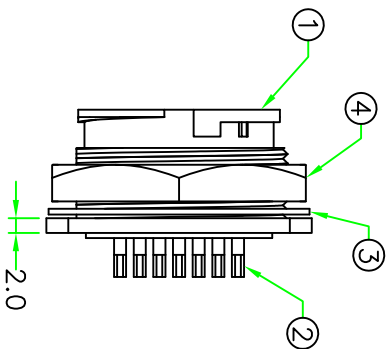

REV.	DESCRIPTION	DATE
A	ISSUE	Sep/15/2011

RECOMMENDED
PANEL CUT OFF

RoHS
IP67

No.	PART NAME	DESCRIPTION	COLOR	QTY	REMARKS
5	GLUE	Glue.	BLACK	1	
4	HEX NUT	BRASS, Nickel Plated.		1	CEAPPHNUT (36-135-N1)
3	GASKET	EPDM.	BLACK	1	C16-G
2	CONTACT	BRASS, 6u" Gold Plated, Solder Cup.		31	M12E-1.0SPL20.5
1	CONNECTOR	Circular E Size Connector Insert, NYLON+GF.	BLACK	1	CED-L331 82-135-N3

TITLE : Circular E Size Male Connector Female Pin
Lock Type Square Flange Solder pin
All Plastic 31 Pin Panel connector

UNLESS OTHERWISE SPECIFIED TOLERANCES:	SCALE	UNIT: mm	1:1
XXX ± 0.05	± 0.25	XX ± 0.1	
ANGLE ± 1°			
REV. SHEET	A	1/1	
DWG.NO:	CED-L331QS		
DR. Jack			
CH. Sra. Vezey			
AP.			

REV.	DESCRIPTION	DATE
A	ISSUE	Dec/01/2011
A1	Correct dimension.	Dec/07/2011

RECOMMENDED
PANEL CUT OFF

RoHS
IP67

NOTES:
1. ELECTRICAL CHARACTERISTICS:
CURRENT RATING: 2A
CONNECTOR TEMPERATURE RANGE: -40°C TO +105°C
DIELECTRIC WITHSTANDING VOLTAGE:
500V AC FOR ONE MINUTE
2. HOW TO ORDER: CEN-L337QS
37 - 37PIN
N - CURRENT RATING 2A

TITLE : Circular E Size 37P Male Connector Female Pin
Lock type Square Flange Solder Bucket
All Plastic Panel Mount Connector

SCALE UNIT: mm 1 : 1	P/N: CEN-L337QS	DR: Jack CH: stawyey AP:
REV: A1 SHEET 1 / 1	DWG.NO: CEN-L337QS	