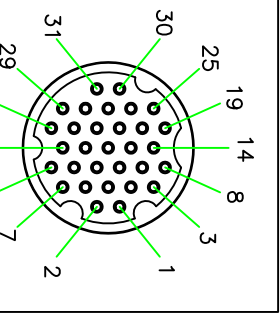

REV.	DESCRIPTION	DATE
A	ISSUE	Sep/15/2011

RECOMMENDED
PANEL CUT OFF

RoHS
IP67

No.	PART NAME	DESCRIPTION	COLOR	QTY	REMARKS
5	GLUE	Glue.	BLACK	1	
4	HEX NUT	BRASS, Nickel Plated.		1	CEAPPHNUT (36-135-N1)
3	GASKET	EPDM.	BLACK	1	C16-G
2	CONTACT	BRASS, 6u" Gold Plated, Solder Cup.		31	M12E-1.0SPL20.5
1	CONNECTOR	Circular E Size Connector Insert, NYLON+GF.	BLACK	1	CED-L331 82-135-N3

TITLE : Circular E Size Male Connector Female Pin
Lock Type Square Flange Solder pin
All Plastic 31 Pin Panel connector

UNLESS OTHERWISE SPECIFIED TOLERANCES:	SCALE	UNIT: mm	1:1
XXX ± 0.05	± 0.25	XX ± 0.1	
ANGLE ± 1°			
REV. SHEET	A	1/1	
DWG.NO:	CED-L331QS		
DR. Jack			
CH. Sra. Vezey			
AP.			

REV.	DESCRIPTION	DATE
A	ISSUE	Dec/01/2011
A1	Correct dimension.	Dec/07/2011

RECOMMENDED
PANEL CUT OFF

RoHS
IP67

NOTES:
1. ELECTRICAL CHARACTERISTICS:
CURRENT RATING: 2A
CONNECTOR TEMPERATURE RANGE: -40°C TO +105°C
DIELECTRIC WITHSTANDING VOLTAGE:
500V AC FOR ONE MINUTE
2. HOW TO ORDER: CEN-L337QS
37 - 37PIN
N - CURRENT RATING 2A

TITLE : Circular E Size 37P Male Connector Female Pin
Lock type Square Flange Solder Bucket
All Plastic Panel Mount Connector

SCALE UNIT: mm 1 : 1	P/N: CEN-L337QS	DR: Jack CH: stawyey AP:
REV: A1 SHEET 1 / 1	DWG.NO: CEN-L337QS	