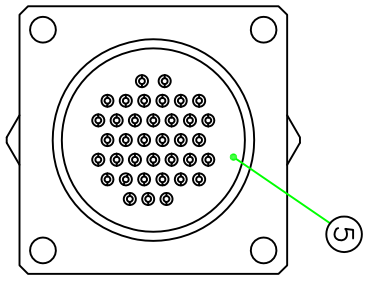

TITLE : Circular E Size Male Connector Female Pin
Lock Type Square Flange Solder pin
All Plastic 31 Pin Panel connector

UNLESS OTHERWISE SPECIFIED TOLERANCES:	SCALE	UNIT: mm	1:1
XXX ± 0.05	± 0.25	XX ± 0.1	
ANGLE ± 1°			
REV. SHEET	A	1/1	
DWG.NO:	CED-L331QS		
DR. Jack			
CH. Sra. Vezey			
AP.			

REV.	DESCRIPTION	DATE
A	ISSUE	Dec/01/2011
A1	Correct dimension.	Dec/07/2011

RECOMMENDED
PANEL CUT OFF

RoHS
IP67

NOTES:
1. ELECTRICAL CHARACTERISTICS:
CURRENT RATING: 2A
CONNECTOR TEMPERATURE RANGE: -40°C TO +105°C
DIELECTRIC WITHSTANDING VOLTAGE:
500V AC FOR ONE MINUTE
2. HOW TO ORDER: CEN-L337QS
37 - 37PIN
N - CURRENT RATING 2A

PIN ASSIGNMENT
FRONT VIEW

No.	PART NAME	DESCRIPTION	COLOR	QTY	REMARKS
5	Glue	Glue.	BLACK	1	
4	Hex Nut	Nylon+GF.	BLACK	1	CEAPHNUT (36-135-N1)
3	Gasket	EPDM.	BLACK	1	C16-G
2	Contact	BRASS, 6u" Gold Plated, Solder Cup.		37	M12E-1.0SPL20.5
1	Connector Insert	Nylon+GF.	BLACK	1	CEN-L337C (82-135-N3-1)

TITLE : Circular E Size 37P Male Connector Female Pin
Lock type Square Flange Solder Bucket
All Plastic Panel Mount Connector

SCALE UNIT: mm 1 : 1	P/N: CEN-L337QS	DR: Jack CH: stawyey AP:
REV: A1 SHEET 1 / 1	DWG.NO: CEN-L337QS	