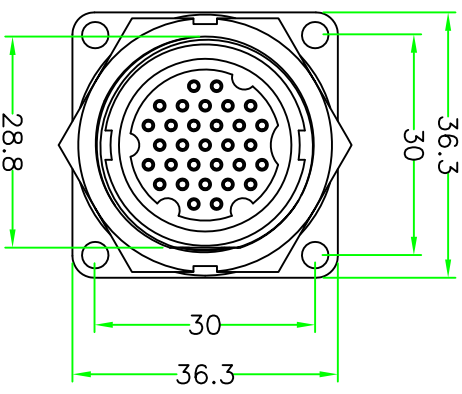

REV.	DESCRIPTION	DATE
A	ISSUE	Sep/15/2011

RECOMMENDED
PANEL CUT OFF

RoHS
IP67

No.	PART NAME	DESCRIPTION	COLOR	QTY	REMARKS
5	GLUE	Glue.	BLACK	1	
4	HEX NUT	BRASS, Nickel Plated.		1	CEAPPHNUT (36-135-N1)
3	GASKET	EPDM.	BLACK	1	C16-G
2	CONTACT	BRASS, 6u" Gold Plated, Solder Cup.		31	M12E-1.0SPL20.5
1	CONNECTOR	Circular E Size Connector Insert, NYLON+GF.	BLACK	1	CED-L331 82-135-N3

TITLE : Circular E Size Male Connector Female Pin
Lock Type Square Flange Solder pin
All Plastic 31 Pin Panel connector

UNLESS OTHERWISE SPECIFIED TOLERANCES:	SCALE	UNIT: mm	1:1
XXX ± 0.05	± 0.25	XX ± 0.1	
ANGLE ± 1°			
REV. SHEET	A	1/1	
DWG.NO:	CED-L331QS		
DR. Jack			
CH. Sra. Vezey			
AP.			

REV.	DESCRIPTION	DATE
A	ISSUE	Dec/01/2011
A1	Correct dimension.	Dec/07/2011

RECOMMENDED
PANEL CUT OFF

RoHS
IP67

NOTES:
1. ELECTRICAL CHARACTERISTICS:
CURRENT RATING: 2A
CONNECTOR TEMPERATURE RANGE: -40°C TO +105°C
DIELECTRIC WITHSTANDING VOLTAGE:
500V AC FOR ONE MINUTE
2. HOW TO ORDER: CEN-L337QS
37 - 37PIN
N - CURRENT RATING 2A

TITLE : Circular E Size 37P Male Connector Female Pin
Lock type Square Flange Solder Bucket
All Plastic Panel Mount Connector

SCALE UNIT: mm 1 : 1	P/N: CEN-L337QS	DR: Jack CH: stawyey AP:
REV: A1 SHEET 1 / 1	DWG.NO: CEN-L337QS	