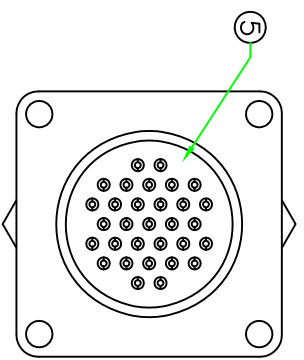

REV.	DESCRIPTION	DATE
A	ISSUE	Sep/15/2011

RECOMMENDED
PANEL CUT OFF

RoHS
IP67

No.	PART NAME	DESCRIPTION	COLOR	QTY	REMARKS
5	GLUE	Glue.	BLACK	1	
4	HEX NUT	BRASS, Nickel Plated.		1	CEAPPHNUT (36-135-N1)
3	GASKET	EPDM.	BLACK	1	C16-G
2	CONTACT	BRASS, 6u" Gold Plated, Solder Cup.		31	M12E-1.0SPL20.5
1	CONNECTOR	Circular E Size Connector Insert, NYLON+GF.	BLACK	1	CED-L331 82-135-N3

TITLE : Circular E Size Male Connector Female Pin
Lock Type Square Flange Solder pin
All Plastic 31 Pin Panel connector

UNLESS OTHERWISE SPECIFIED TOLERANCES:	SCALE	UNIT: mm	1:1
XXX ± 0.05	± 0.25	XX ± 0.1	
ANGLE ± 1°			
REV. SHEET	A	1/1	
DWG.NO:	CED-L331QS		
DR. Jack			
CH. Sra. Vezey			
AP.			

REV.	DESCRIPTION	DATE
A	ISSUE	Dec/01/2011
A1	Correct dimension.	Dec/07/2011

RECOMMENDED
PANEL CUT OFF

RoHS
IP67

NOTES:
1. ELECTRICAL CHARACTERISTICS:
CURRENT RATING: 2A
CONNECTOR TEMPERATURE RANGE: -40°C TO +105°C
DIELECTRIC WITHSTANDING VOLTAGE:
500V AC FOR ONE MINUTE
2. HOW TO ORDER: CEN-L337QS
37 - 37PIN
N - CURRENT RATING 2A

TITLE : Circular E Size 37P Male Connector Female Pin
Lock type Square Flange Solder Bucket
All Plastic Panel Mount Connector

SCALE UNIT: mm 1 : 1	P/N: CEN-L337QS	DR: Jack CH: stawyey AP:
REV: A1 SHEET 1 / 1	DWG.NO: CEN-L337QS	