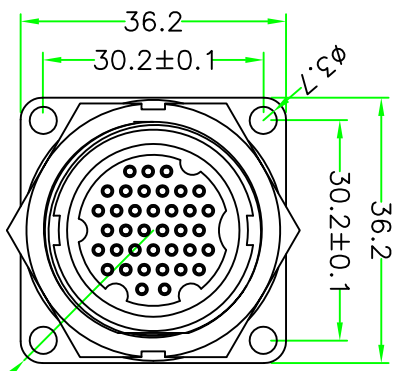

TITLE : Circular E Size Male Connector Female Pin
Lock Type Square Flange Solder pin
All Plastic 31 Pin Panel connector

UNLESS OTHERWISE SPECIFIED TOLERANCES:	SCALE	UNIT: mm	1:1
XXX ± 0.05	± 0.25	XX ± 0.1	
ANGLE ± 1°			
REV. SHEET	A	1/1	
DWG.NO:	CED-L331QS		
DR. Jack			
CH. Sra. Vezey			
AP.			

REV.	DESCRIPTION	DATE
A	ISSUE	Dec/01/2011
A1	Correct dimension.	Dec/07/2011

RECOMMENDED
PANEL CUT OFF

RoHS
IP67

NOTES:
1. ELECTRICAL CHARACTERISTICS:
CURRENT RATING: 2A
CONNECTOR TEMPERATURE RANGE: -40°C TO +105°C
DIELECTRIC WITHSTANDING VOLTAGE:
500V AC FOR ONE MINUTE
2. HOW TO ORDER: CEN-L337QS
37 - 37PIN
N - CURRENT RATING 2A

PIN ASSIGNMENT
FRONT VIEW

No.	PART NAME	DESCRIPTION	COLOR	QTY	REMARKS
5	Glue	Glue.	BLACK	1	
4	Hex Nut	Nylon+GF.	BLACK	1	CEAPHNUT (36-135-N1)
3	Gasket	EPDM.	BLACK	1	C16-G
2	Contact	BRASS, 6u" Gold Plated, Solder Cup.		37	M12E-1.0SPL20.5
1	Connector Insert	Nylon+GF.	BLACK	1	CEN-L337C (82-135-N3-1)

TITLE : Circular E Size 37P Male Connector Female Pin
Lock type Square Flange Solder Bucket
All Plastic Panel Mount Connector

SCALE UNIT: mm 1 : 1	P/N: CEN-L337QS	DR: Jack CH: stawyey AP:
REV: A1 SHEET 1 / 1	DWG.NO: CEN-L337QS	