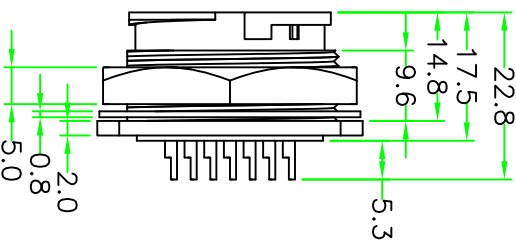

TITLE : Circular E Size Male Connector Female Pin
Lock Type Square Flange Solder pin
All Plastic 31 Pin Panel connector

UNLESS OTHERWISE SPECIFIED TOLERANCES:	SCALE	UNIT: mm	1:1
XXX ± 0.05	± 0.25	XX ± 0.1	
ANGLE ± 1°			
REV. SHEET	A	1/1	
DWG.NO:	CED-L331QS		
DR. Jack			
CH. Sra. Vezey			
AP.			

REV.	DESCRIPTION	DATE
A	ISSUE	Dec/01/2011
A1	Correct dimension.	Dec/07/2011

RECOMMENDED
PANEL CUT OFF

RoHS
IP67

NOTES:
1. ELECTRICAL CHARACTERISTICS:
CURRENT RATING: 2A
CONNECTOR TEMPERATURE RANGE: -40°C TO +105°C
DIELECTRIC WITHSTANDING VOLTAGE:
500V AC FOR ONE MINUTE
2. HOW TO ORDER: CEN-L337QS
37 - 37PIN
N - CURRENT RATING 2A

PIN ASSIGNMENT
FRONT VIEW

No.	PART NAME	DESCRIPTION	COLOR	QTY	REMARKS
5	Glue	Glue.	BLACK	1	
4	Hex Nut	Nylon+GF.	BLACK	1	CEAPHNUT (36-135-N1)
3	Gasket	EPDM.	BLACK	1	C16-G
2	Contact	BRASS, 6u" Gold Plated, Solder Cup.		37	M12E-1.0SPL20.5
1	Connector Insert	Nylon+GF.	BLACK	1	CEN-L337C (82-135-N3-1)

TITLE : Circular E Size 37P Male Connector Female Pin
Lock type Square Flange Solder Bucket
All Plastic Panel Mount Connector

SCALE UNIT: mm 1 : 1	P/N: CEN-L337QS	DR: Jack CH: stawyey AP:
REV: A1 SHEET 1 / 1	DWG.NO: CEN-L337QS	