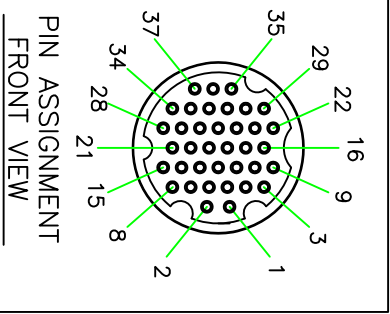

TITLE : Circular E Size Male Connector Female Pin
Lock Type Square Flange Solder pin
All Plastic 31 Pin Panel connector

UNLESS OTHERWISE SPECIFIED TOLERANCES:	SCALE	UNIT: mm	1:1
XXX ± 0.05	± 0.25	XX ± 0.1	
ANGLE ± 1°			
REV. SHEET	A	1/1	
DWG.NO:	CED-L331QS		
DR. Jack			
CH. Sra. Vezey			
AP.			

REV.	DESCRIPTION	DATE
A	ISSUE	Dec/01/2011
A1	Correct dimension.	Dec/07/2011

RECOMMENDED
PANEL CUT OFF

RoHS
IP67

NOTES:
1. ELECTRICAL CHARACTERISTICS:
CURRENT RATING: 2A
CONNECTOR TEMPERATURE RANGE: -40°C TO +105°C
DIELECTRIC WITHSTANDING VOLTAGE:
500V AC FOR ONE MINUTE
2. HOW TO ORDER: CEN-L337QS
37 - 37PIN
N - CURRENT RATING 2A

PIN ASSIGNMENT
FRONT VIEW

No.	PART NAME	DESCRIPTION	COLOR	QTY	REMARKS
5	Glue	Glue.	BLACK	1	
4	Hex Nut	Nylon+GF.	BLACK	1	CEAPHNUT (36-135-N1)
3	Gasket	EPDM.	BLACK	1	C16-G
2	Contact	BRASS, 6u" Gold Plated, Solder Cup.		37	M12E-1.0SPL20.5
1	Connector Insert	Nylon+GF.	BLACK	1	CEN-L337C (82-135-N3-1)

TITLE : Circular E Size 37P Male Connector Female Pin
Lock type Square Flange Solder Bucket
All Plastic Panel Mount Connector

SCALE UNIT: mm 1 : 1	P/N: CEN-L337QS	DR: Jack CH: stawyey AP:
REV: A1 SHEET 1 / 1	DWG.NO: CEN-L337QS	