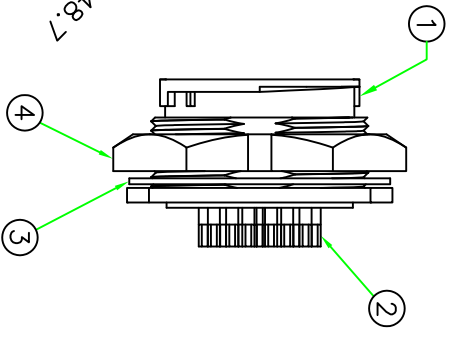

TITLE : Circular E Size Male Connector Female Pin
Lock Type Square Flange Solder pin
All Plastic 31 Pin Panel connector

UNLESS OTHERWISE SPECIFIED TOLERANCES:	SCALE	UNIT: mm	1:1
XXX ± 0.05	± 0.25	XX ± 0.1	
ANGLE ± 1°			
REV. SHEET	A	1/1	
DWG.NO:	CED-L331QS		
DR. Jack			
CH. Sra. Vezey			
AP.			

REV.	DESCRIPTION	DATE
A	ISSUE	Dec/01/2011
A1	Correct dimension.	Dec/07/2011

RECOMMENDED
PANEL CUT OFF

RoHS
IP67

NOTES:
1. ELECTRICAL CHARACTERISTICS:
CURRENT RATING: 2A
CONNECTOR TEMPERATURE RANGE: -40°C TO +105°C
DIELECTRIC WITHSTANDING VOLTAGE:
500V AC FOR ONE MINUTE
2. HOW TO ORDER: CEN-L337QS
37 - 37PIN
N - CURRENT RATING 2A

PIN ASSIGNMENT
FRONT VIEW

No.	PART NAME	DESCRIPTION	COLOR	QTY	REMARKS
5	Glue	Glue.	BLACK	1	
4	Hex Nut	Nylon+GF.	BLACK	1	CEAPHNUT (36-135-N1)
3	Gasket	EPDM.	BLACK	1	C16-G
2	Contact	BRASS, 6u" Gold Plated, Solder Cup.		37	M12E-1.0SPL20.5
1	Connector Insert	Nylon+GF.	BLACK	1	CEN-L337C (82-135-N3-1)

TITLE : Circular E Size 37P Male Connector Female Pin
Lock type Square Flange Solder Bucket
All Plastic Panel Mount Connector

SCALE UNIT: mm 1 : 1	P/N: CEN-L337QS	DR: Jack CH: stawyey AP:
REV: A1 SHEET 1 / 1	DWG.NO: CEN-L337QS	