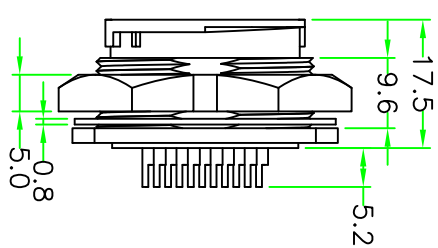

REV.	DESCRIPTION	DATE
A	ISSUE	Sep/15/2011

RECOMMENDED
PANEL CUT OFF

RoHS
IP67

No.	PART NAME	DESCRIPTION	COLOR	QTY	REMARKS
5	GLUE	Glue.	BLACK	1	
4	HEX NUT	BRASS, Nickel Plated.		1	CEAPPHNUT (36-135-N1)
3	GASKET	EPDM.	BLACK	1	C16-G
2	CONTACT	BRASS, 6u" Gold Plated, Solder Cup.		31	M12E-1.0SPL20.5
1	CONNECTOR	Circular E Size Connector Insert, NYLON+GF.	BLACK	1	CED-L331 82-135-N3

TITLE : Circular E Size Male Connector Female Pin
Lock Type Square Flange Solder pin
All Plastic 31 Pin Panel connector

UNLESS OTHERWISE SPECIFIED TOLERANCES:	SCALE	UNIT: mm	1:1
XXX ± 0.05	± 0.25	XX ± 0.1	
ANGLE ± 1°			
REV. SHEET	A	1/1	
DWG.NO:	CED-L331QS		
DR. Jack			
CH. Sra. Vezey			
AP.			

REV.	DESCRIPTION	DATE
A	ISSUE	Dec/01/2011
A1	Correct dimension.	Dec/07/2011

RECOMMENDED
PANEL CUT OFF

RoHS
IP67

NOTES:
1. ELECTRICAL CHARACTERISTICS:
CURRENT RATING: 2A
CONNECTOR TEMPERATURE RANGE: -40°C TO +105°C
DIELECTRIC WITHSTANDING VOLTAGE:
500V AC FOR ONE MINUTE
2. HOW TO ORDER: CEN-L337QS
37 - 37PIN
N - CURRENT RATING 2A

TITLE : Circular E Size 37P Male Connector Female Pin
Lock type Square Flange Solder Bucket
All Plastic Panel Mount Connector

SCALE UNIT: mm 1 : 1	P/N: CEN-L337QS	DR: Jack CH: stawyey AP:
REV: A1 SHEET 1 / 1	DWG.NO: CEN-L337QS	